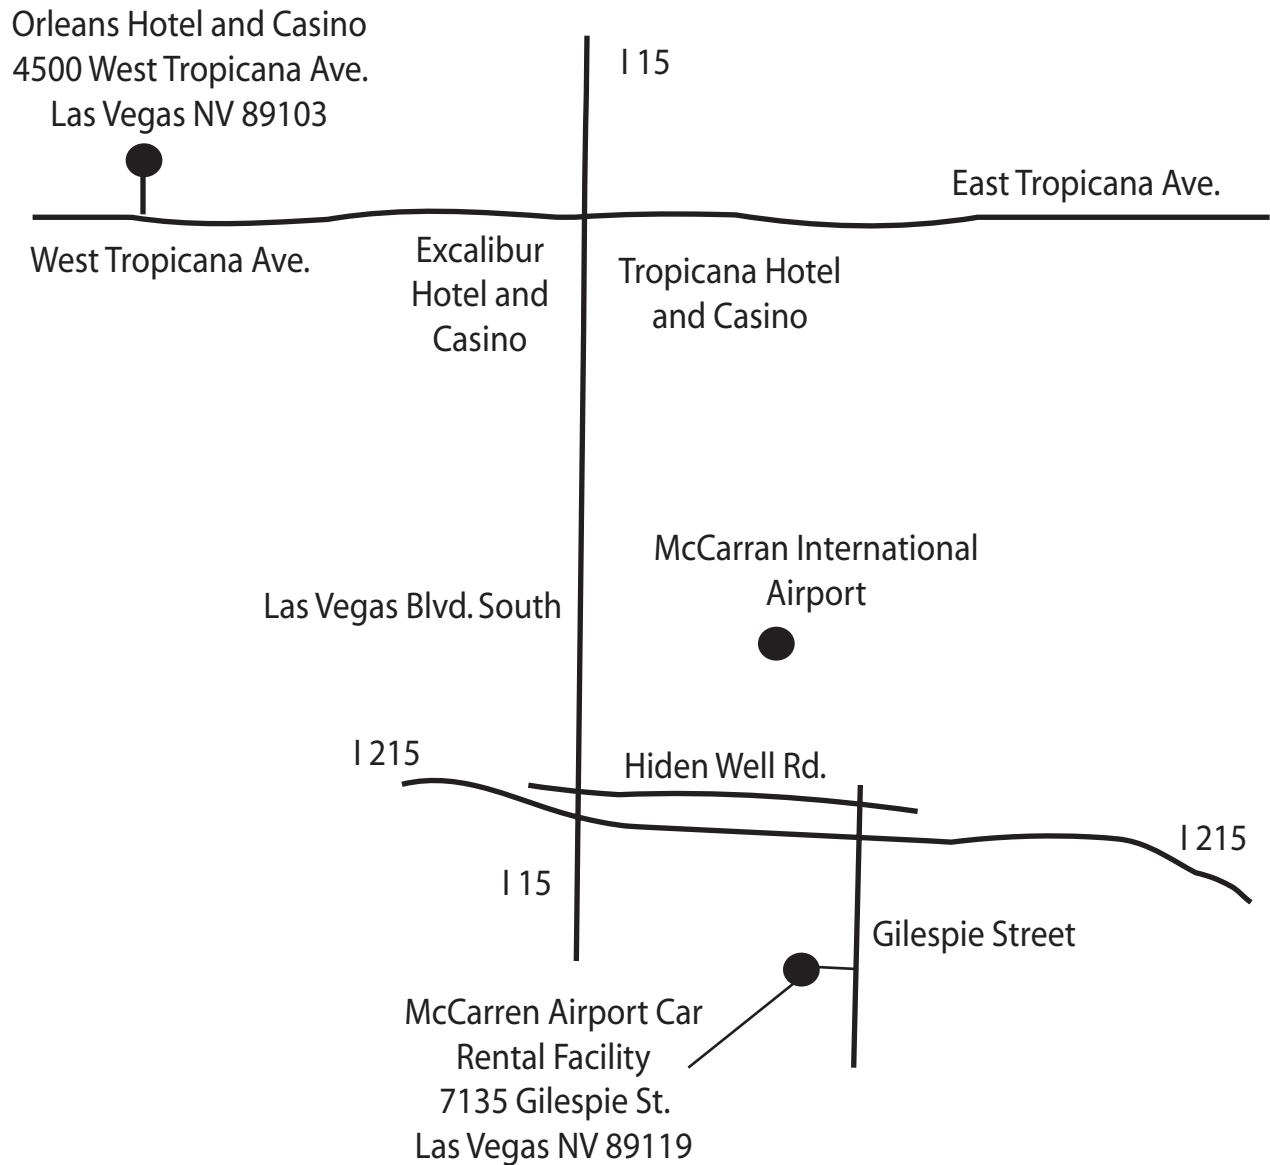

# JLG LAS VEGAS TRAINING CENTER, AND HOTEL MAP AND DIRECTIONS

## Directions:

### From McCarran International Airport to the Orleans Hotel in Las Vegas Nevada:

Exit the Airport Car Rental facility by turning left onto Gilespe St.

Continue approximately 8 tenths of a mile to Hidden Well Dr. and turn left. Continue to Las Vegas Blvd. South and turn right.

Continue approximately 2.6 miles to West Tropicana Ave and turn left. Continue on West Tropicana approximately 1.7 miles to the Orleans Hotel and Casino on the right hand side.