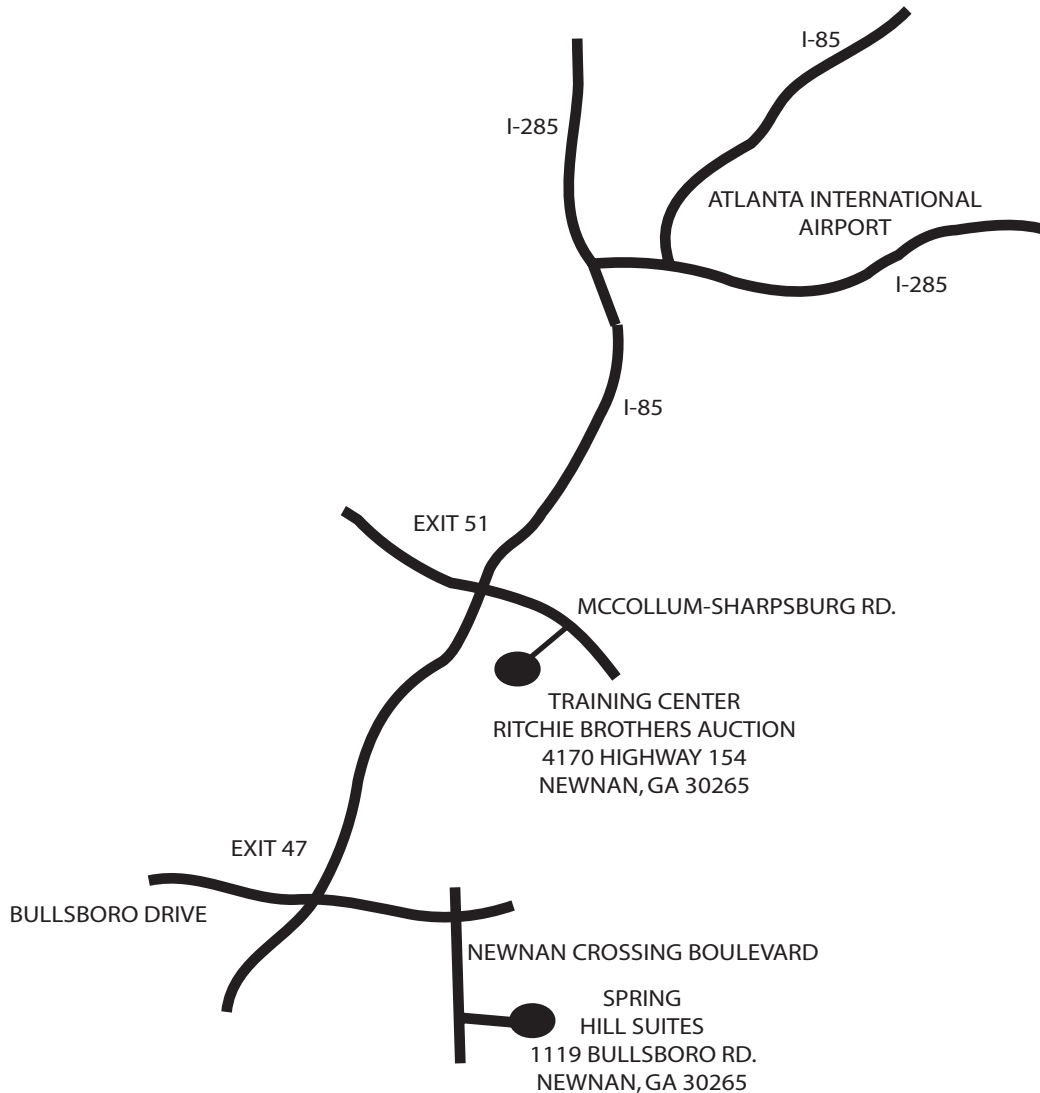

JLG ATLANTA TRAINING CENTER, HOTEL, AND AIRPORT MAP AND DIRECTIONS

Directions:

From Atlanta Hartsfield International Airport to the Spring Hill Suites in Newnan Georgia:

Exit the Airport onto Airport Boulevard then exit onto I-85 South.

Continue approximately 25.8 miles to exit 47.

At the bottom of the exit ramp, turn left onto Bullsboro Dr./GA-34 and continue east to the intersection of Bullsboro Dr. and Newman Crossing Boulevard and turn right to the hotel on the left hand side.

From the Spring Hill Suites to the JLG Training Center (Ritchie Brothers Auction):

Exit the hotel parking lot onto NewNan Crossing Boulevard and head West on Bullsboro Dr./GA-34 and take I-85 North and continue approximately 4 miles to exit 51.

Take exit 51, then exit right on to McCollum-Sharpsburg Rd. to the red light and make right hand turn into Ritchie Brothers Auction.